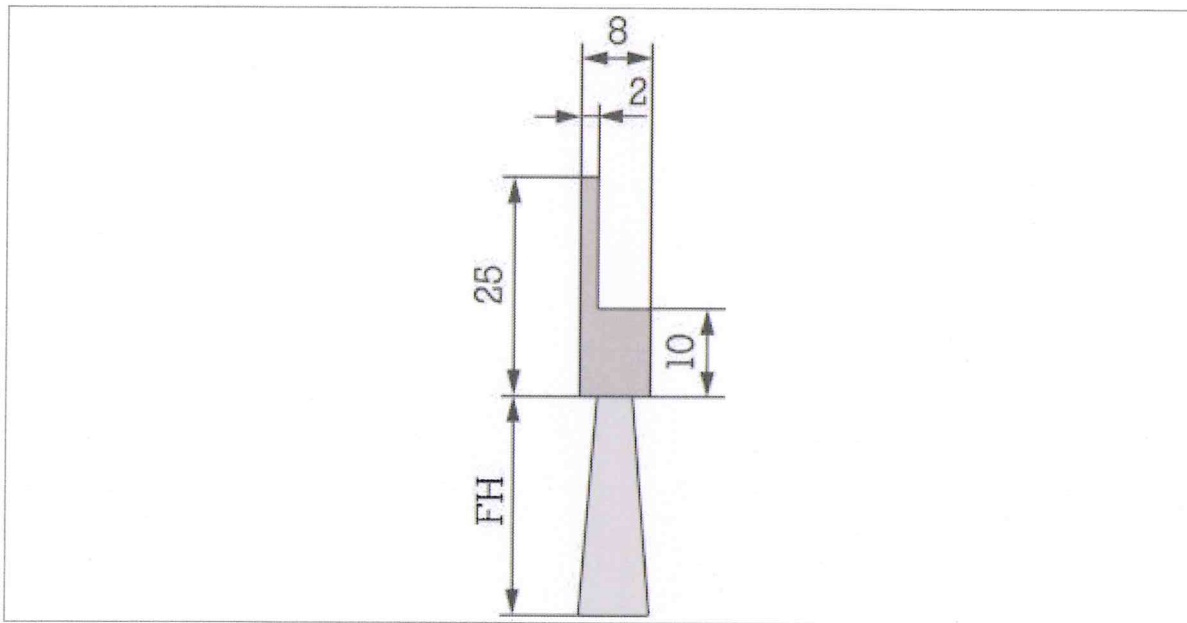

## Data sheet - STL6000-K1

Body length:	1000
Bristle length (FH):	15
Bristle diameter:	0.20
Bristle colour:	black / smooth
Bristle material:	Polyamide 6
Body material:	Polyvinyl chloride
Body colour:	gray
Slot:	no