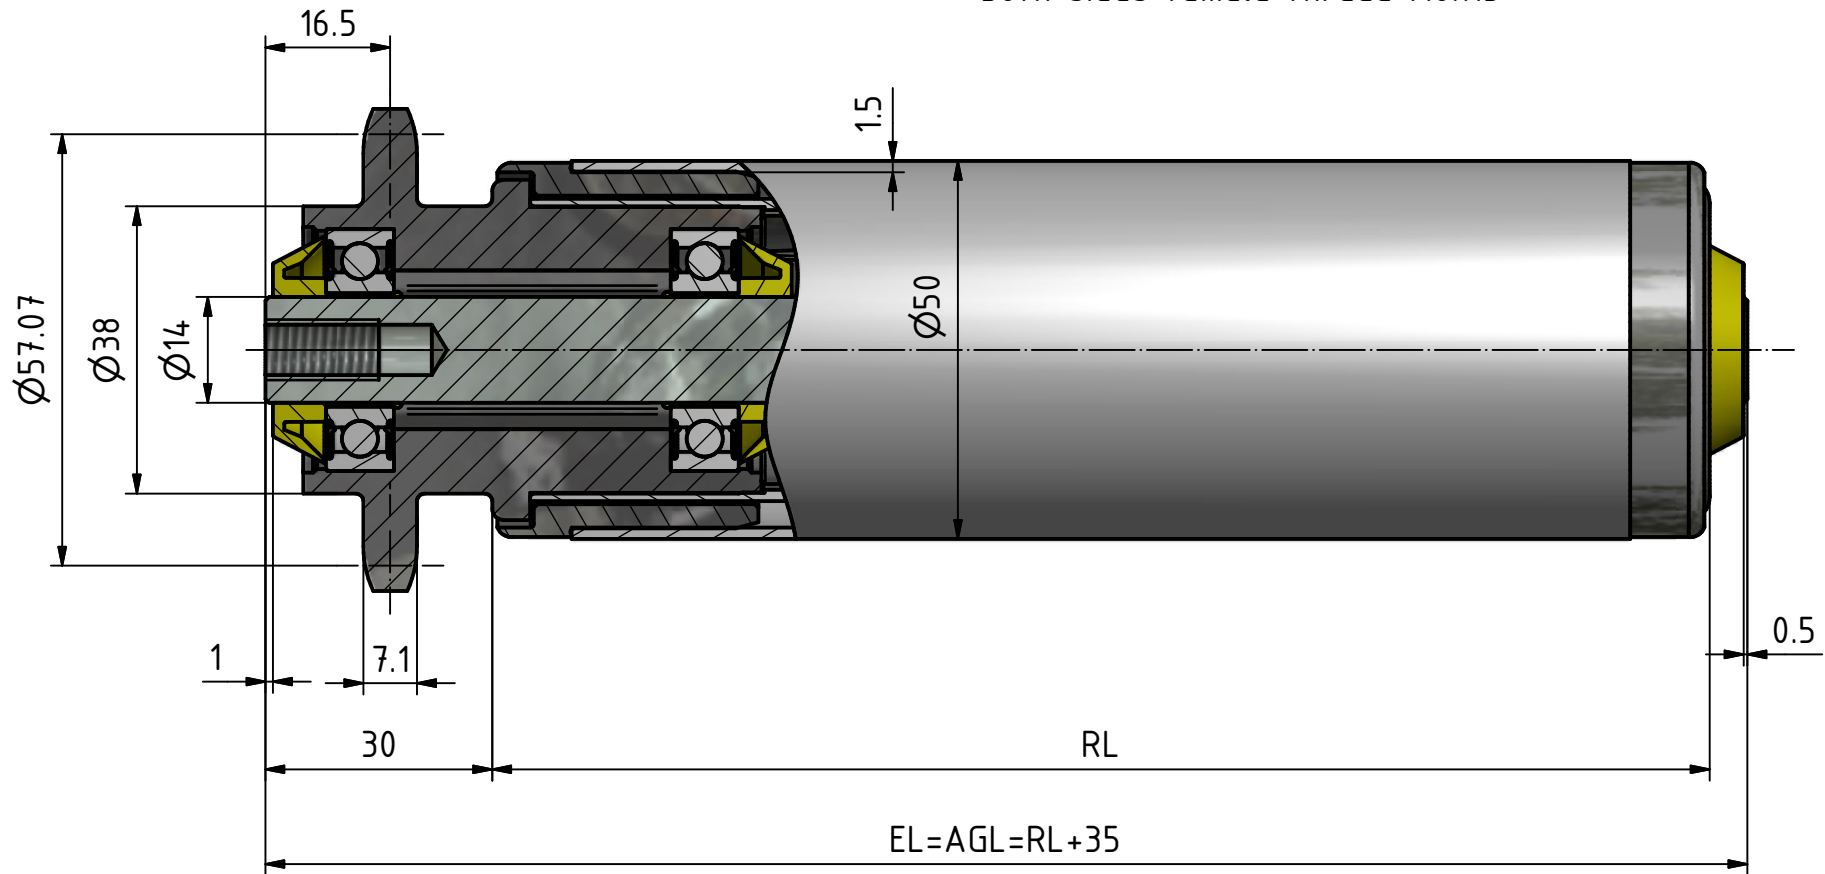

both sides female thread M8x15

tangential toothing
Pitch = 1/2"
Number of teeth = 14

Material		Pos	COPYRIGHT:	
		0.000	Interroll Engineering GmbH	
Customer		Date	Name	SBU Drives and Rollers
		06.01.2016	m.blum	Höferhof 16
Gen. tolerance	ISO 2768-mH	Checked		D - 42929 Wermelskirchen
Replacing				Phone: +49 21 93 23 0
Description	ROLLER SERIES 3870		Article number	Version
	Ø50x1.5 A Ø14 IG M8x15 1-PA-1/2-14		3.84P.JPB.N9C	
	ROLLE TYP 3870		SAP material number	
Notes			RD-384PJPBN9C	
	Scale	1:1	EDM document number	
	Format	A4	WK-014728-2D	