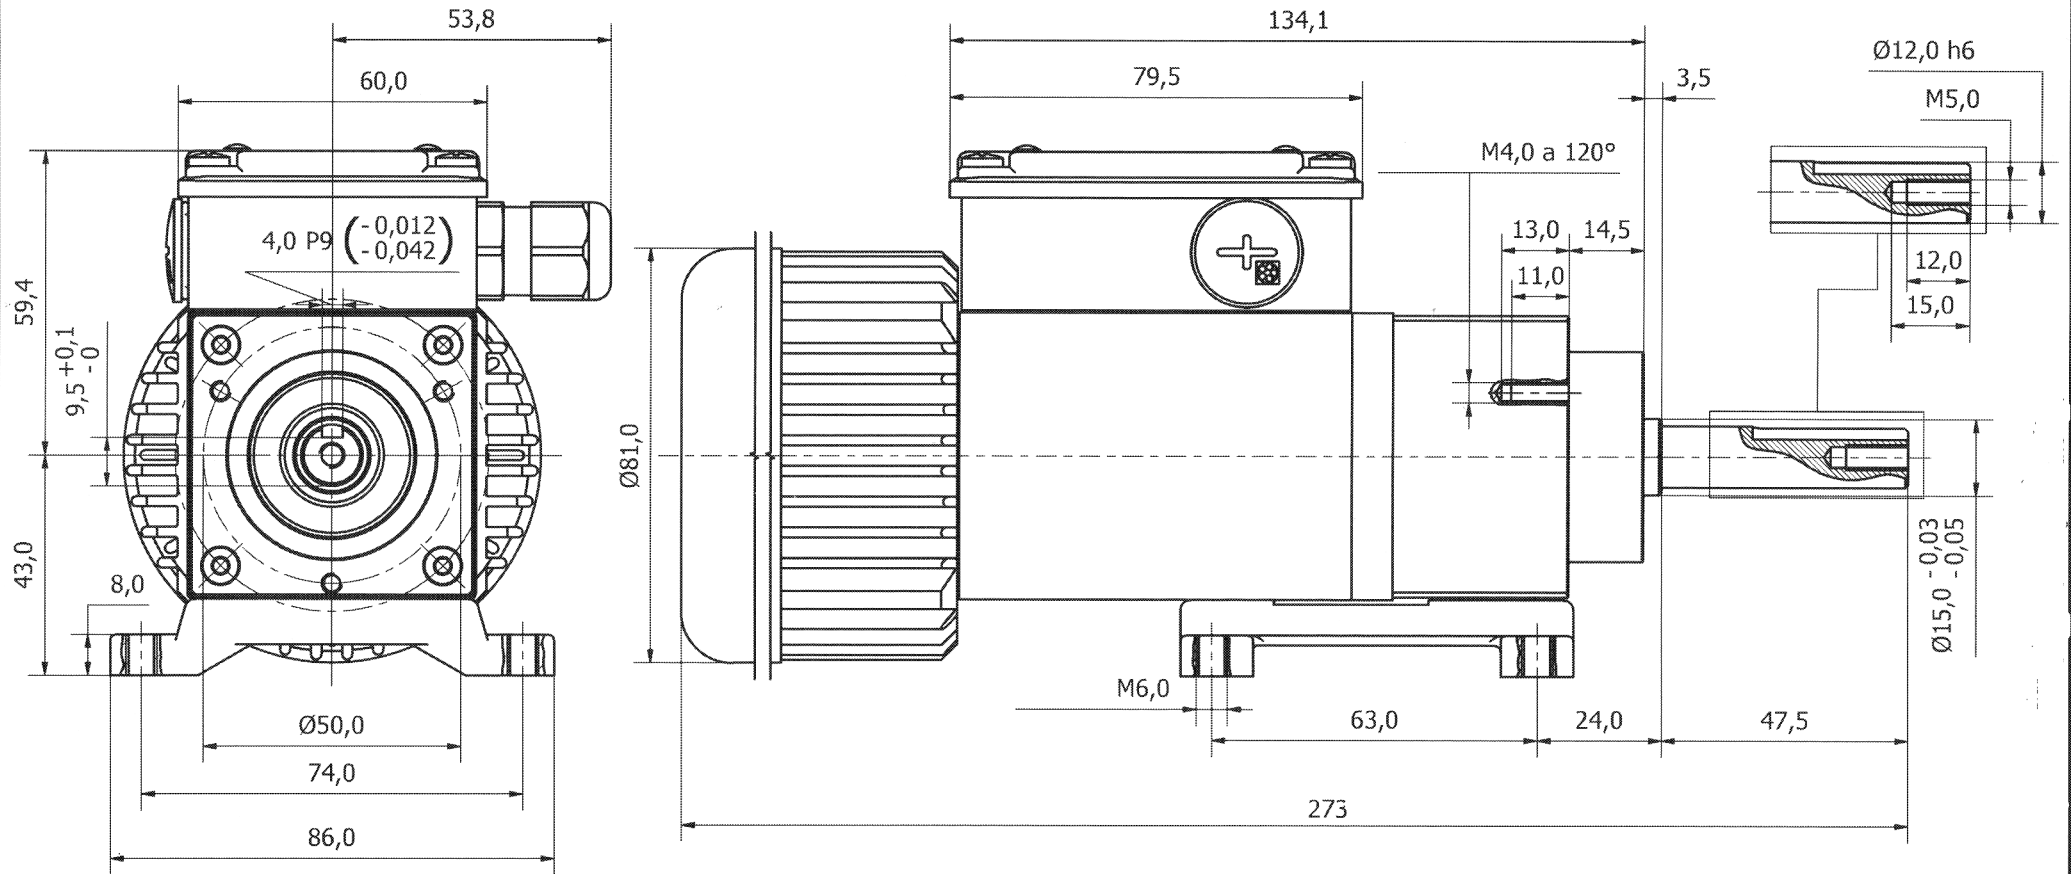

DATA SHEET

Cod.	Munters P/N	Type	Ratio	IC	IP	Service	RPM (50/60 Hz)	Voltage (50 Hz)	Voltage (60 Hz)	Current (Delta/Star)	Connection	Watt (50/60 Hz)	Nm	Weight (kg)
	150-020508-001		2563	H	65	S1	1,1/1,32	230/400	277/480	0,22/0,13	Star	19/23	30	2,7

Munters P/N:
150-020508-001

Design and specifications are each subject to change without notice.

Scale:
-

Date:
27/10/14